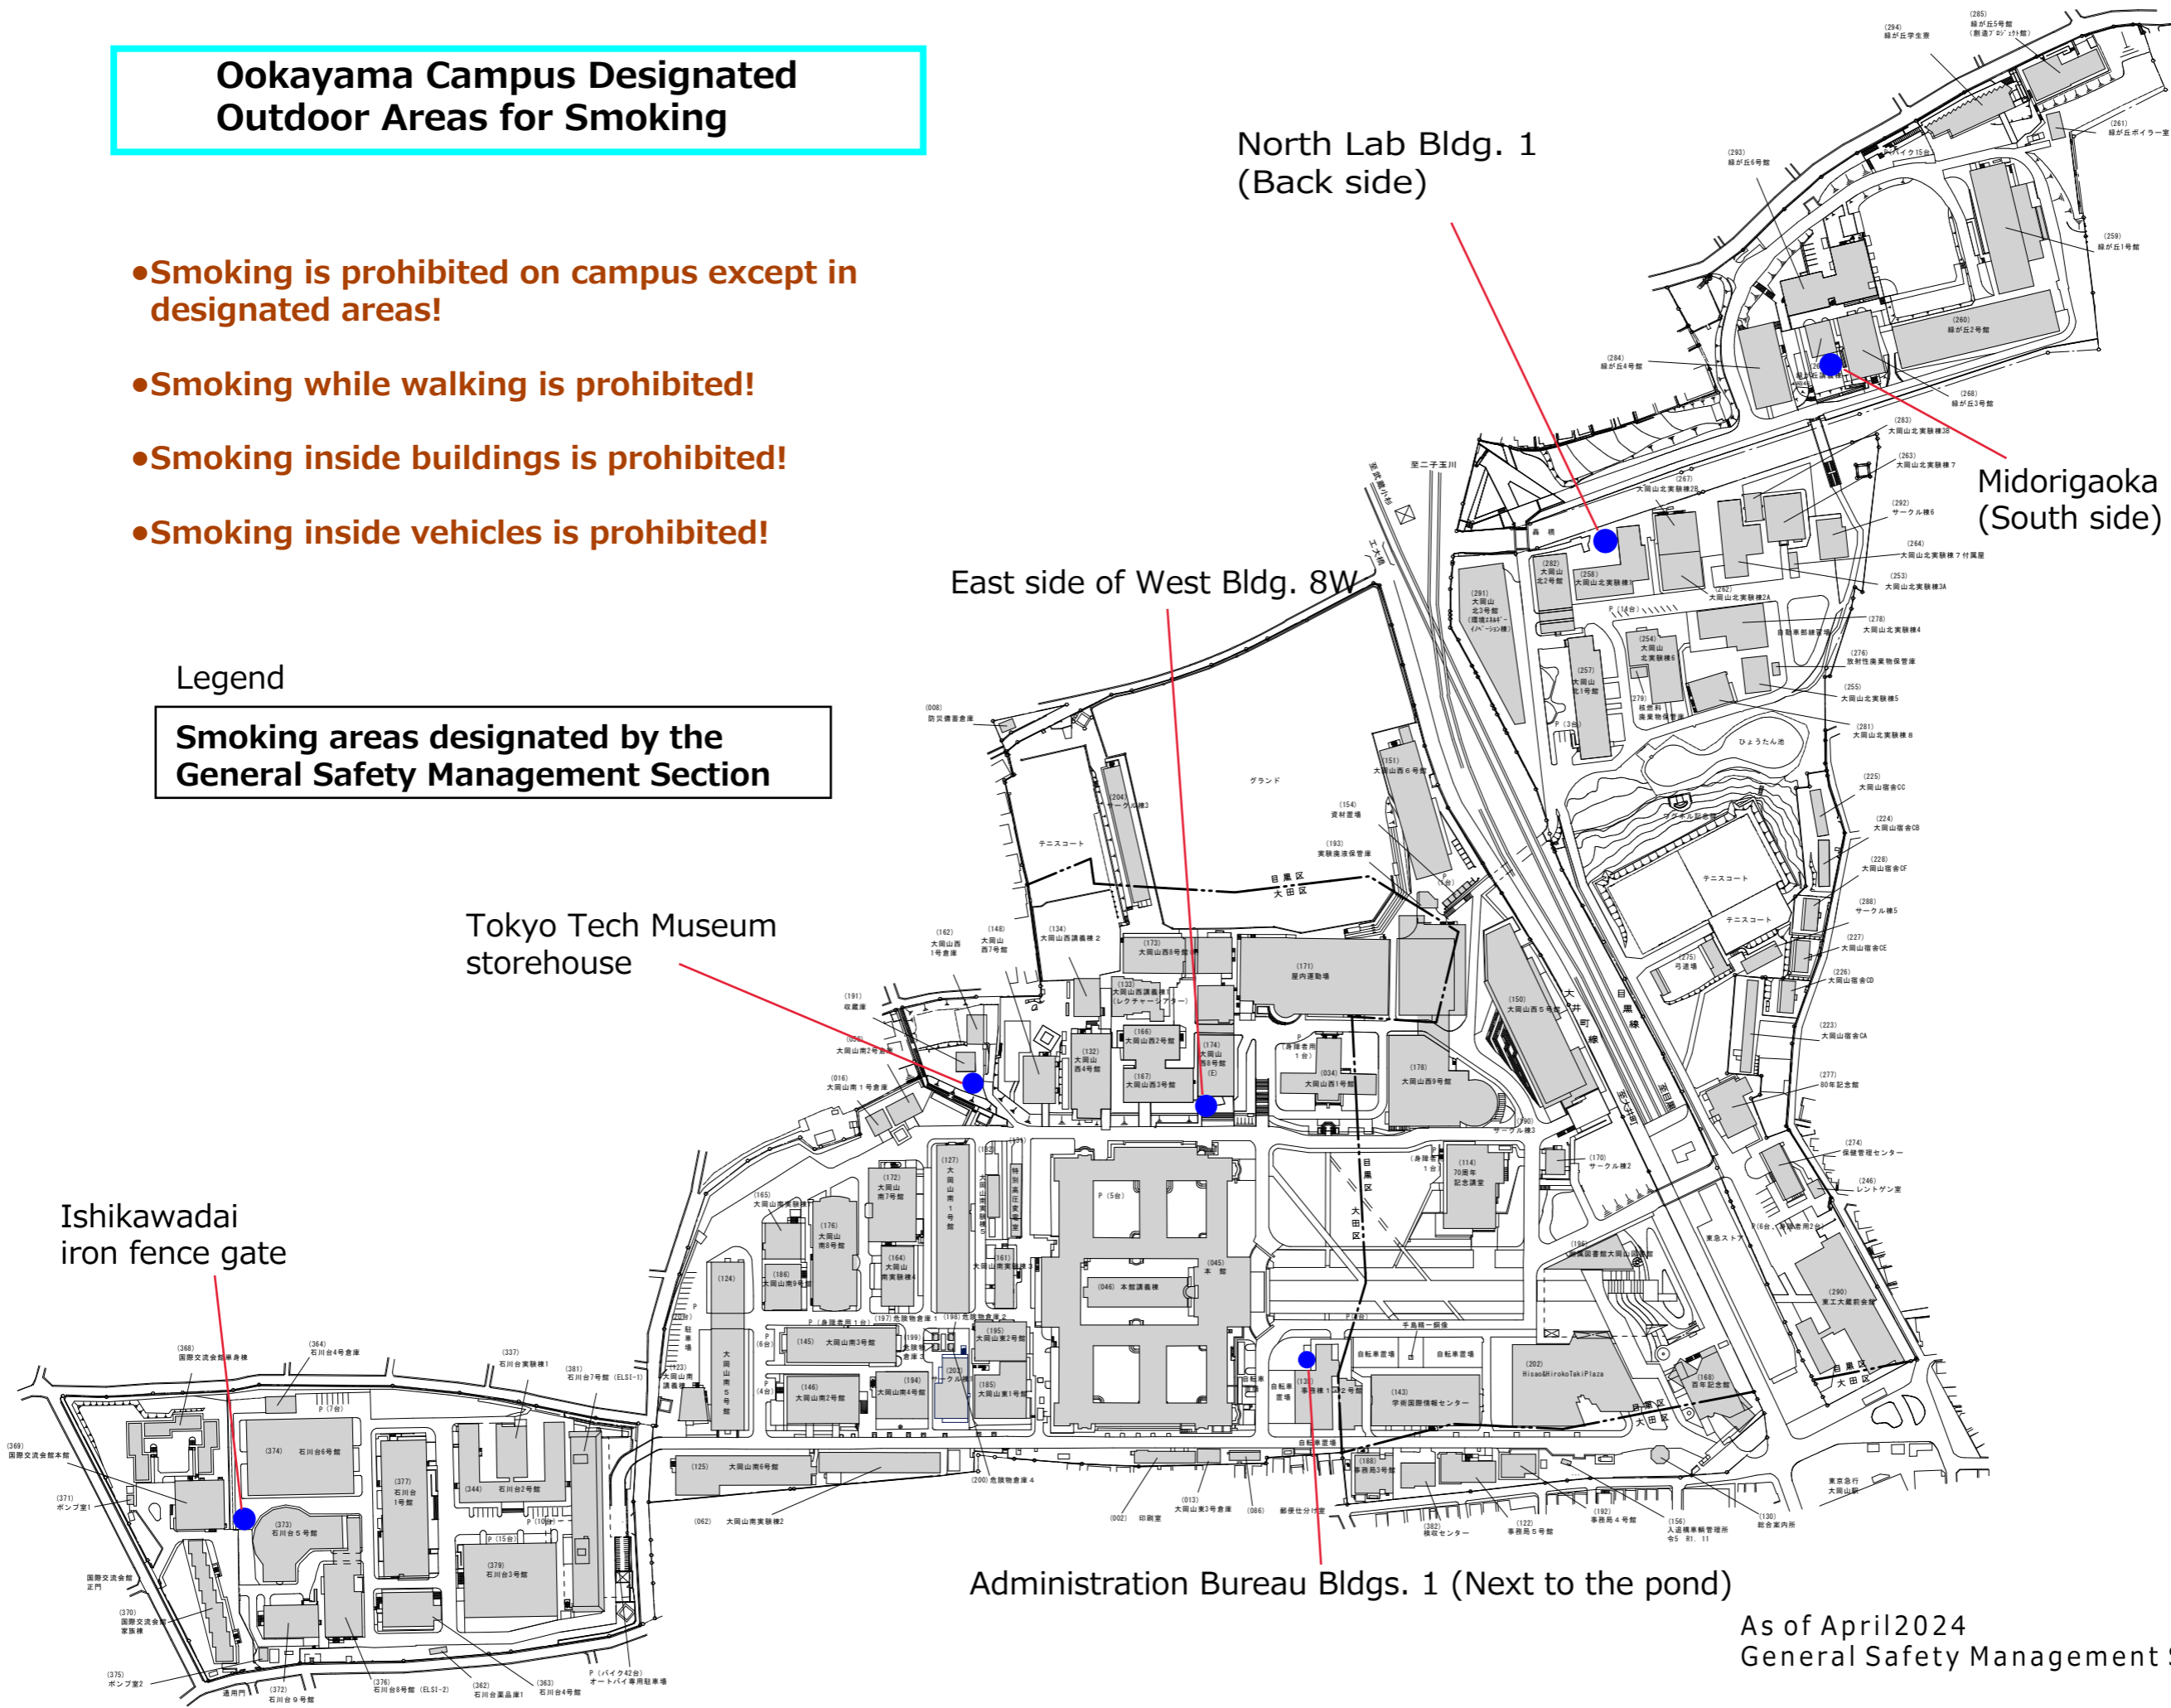

Ookayama Campus Designated Outdoor Areas for Smoking

- Smoking is prohibited on campus except in designated areas!
- Smoking while walking is prohibited!
- Smoking inside buildings is prohibited!
- Smoking inside vehicles is prohibited!

Legend

Smoking areas designated by the General Safety Management Section

North Lab Bldg. 1 (Back side)

Midorigaoka Bldg. 3 (South side)

East side of West Bldg. 8W

Tokyo Tech Museum storehouse

Ishikawadai iron fence gate

Administration Bureau Bldgs. 1 (Next to the pond)

As of April 2024
General Safety Management Section